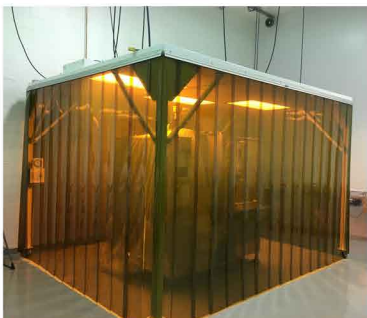

Medical Cannabis Air Filtration

Air Shower with Roll-up Doors

Air Showers & Tunnels of various configurations and sizes to minimize particulates and cross-contamination.

Air Shower Tunnel

HEGA-HEPA Filter Fan System (Carbon Canisters & HEPA Filters)

HVAC filter systems with Carbon (HEGA), HEPA filters, or both. Fans, VFD's, skid-base are just some of the options available.

HEGA (Carbon) Canister Odor-Control Unit

Soft-wall Clean-Rooms (Fixed or Portable)